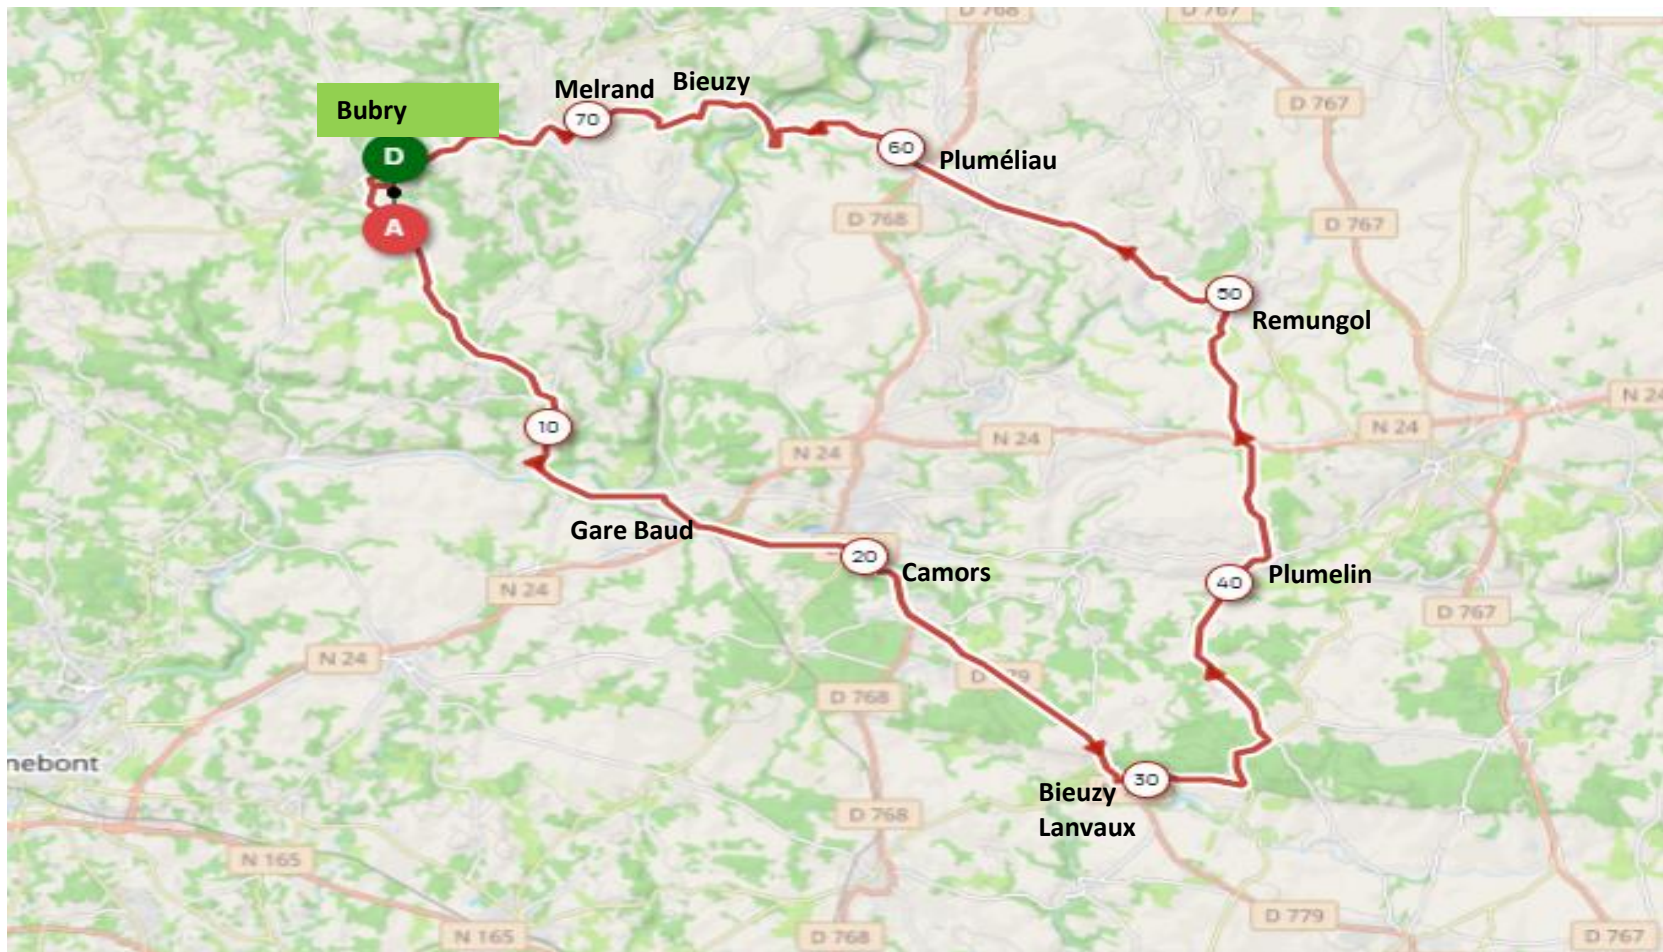

BUBRY CYCLO

Bubry
Gare Baud
Camors
Bieuzy Lanvaux
Plumelin
Remungol
Pluméliau
Bieuzy
Melrand
Bubry

GC = 78 km

Déniv = 980 m

<https://www.openrunner.com/r/21398807>

17/05/2026 8h00