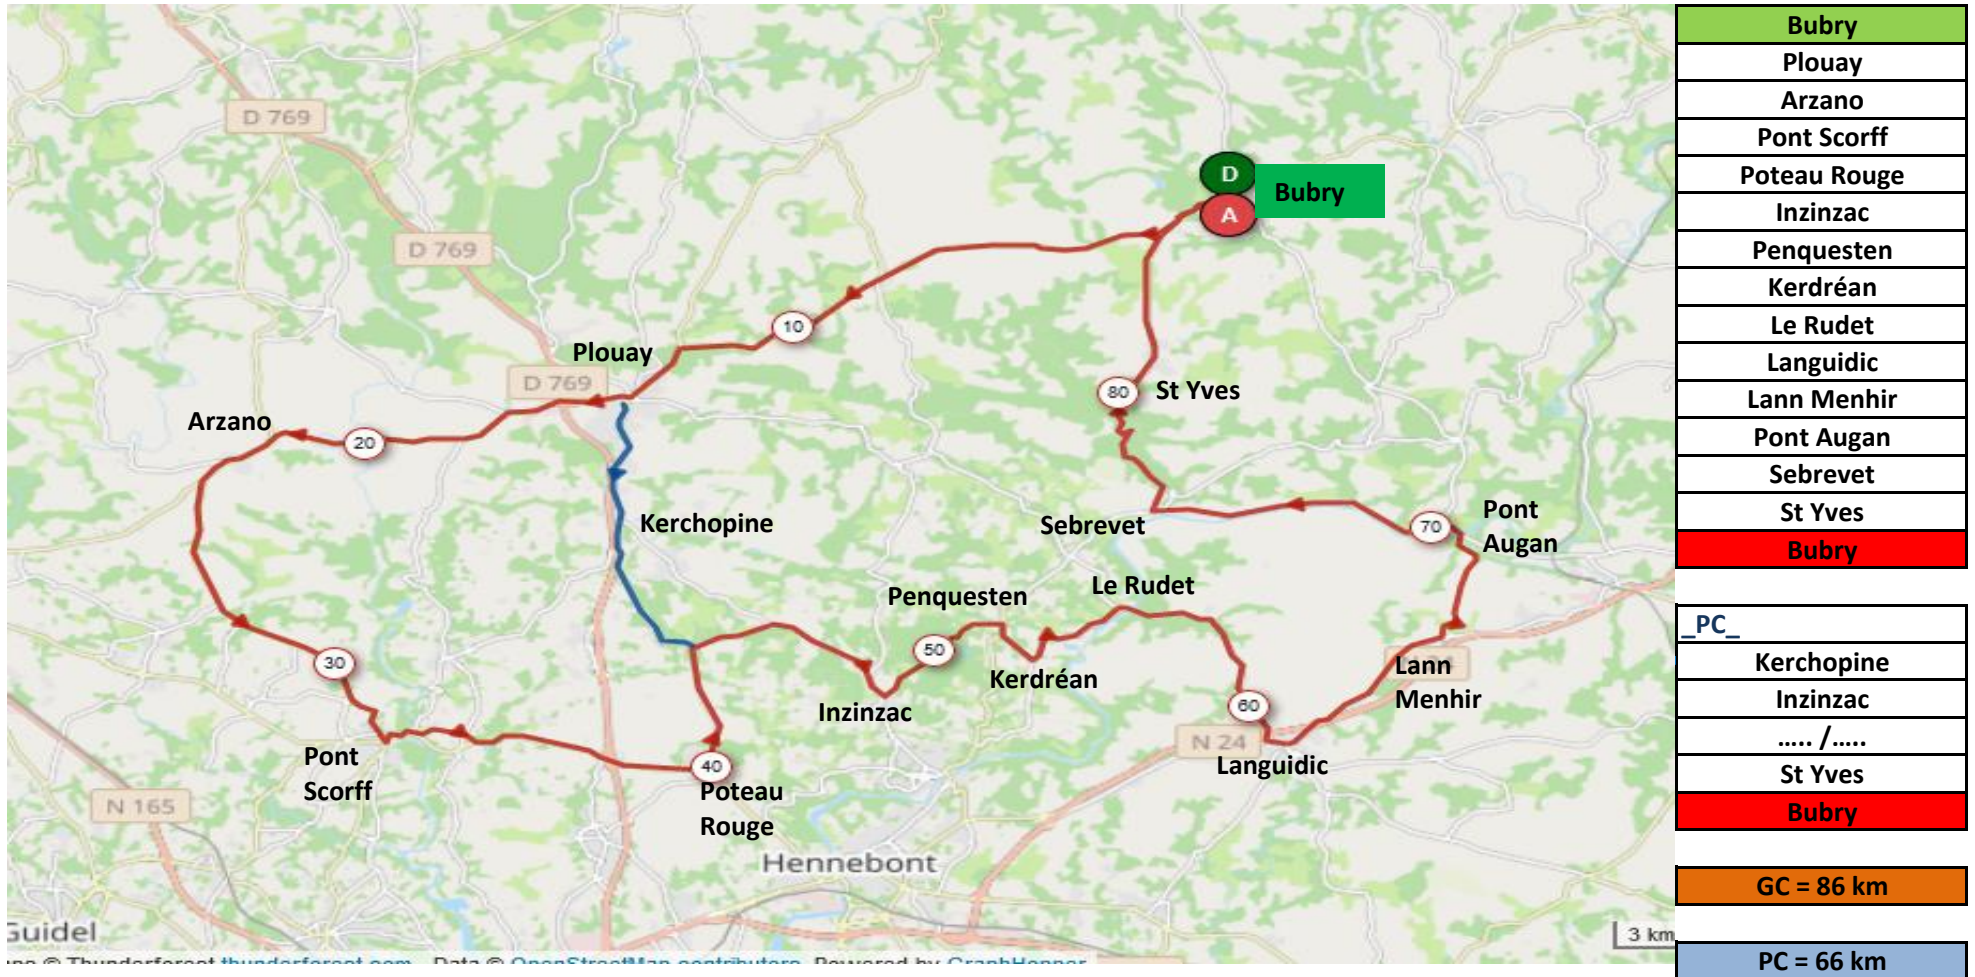

BUBRY CYCLO

<https://www.openrunner.com/r/14645179>

07/06/2026 8h00

Déniv = 836m