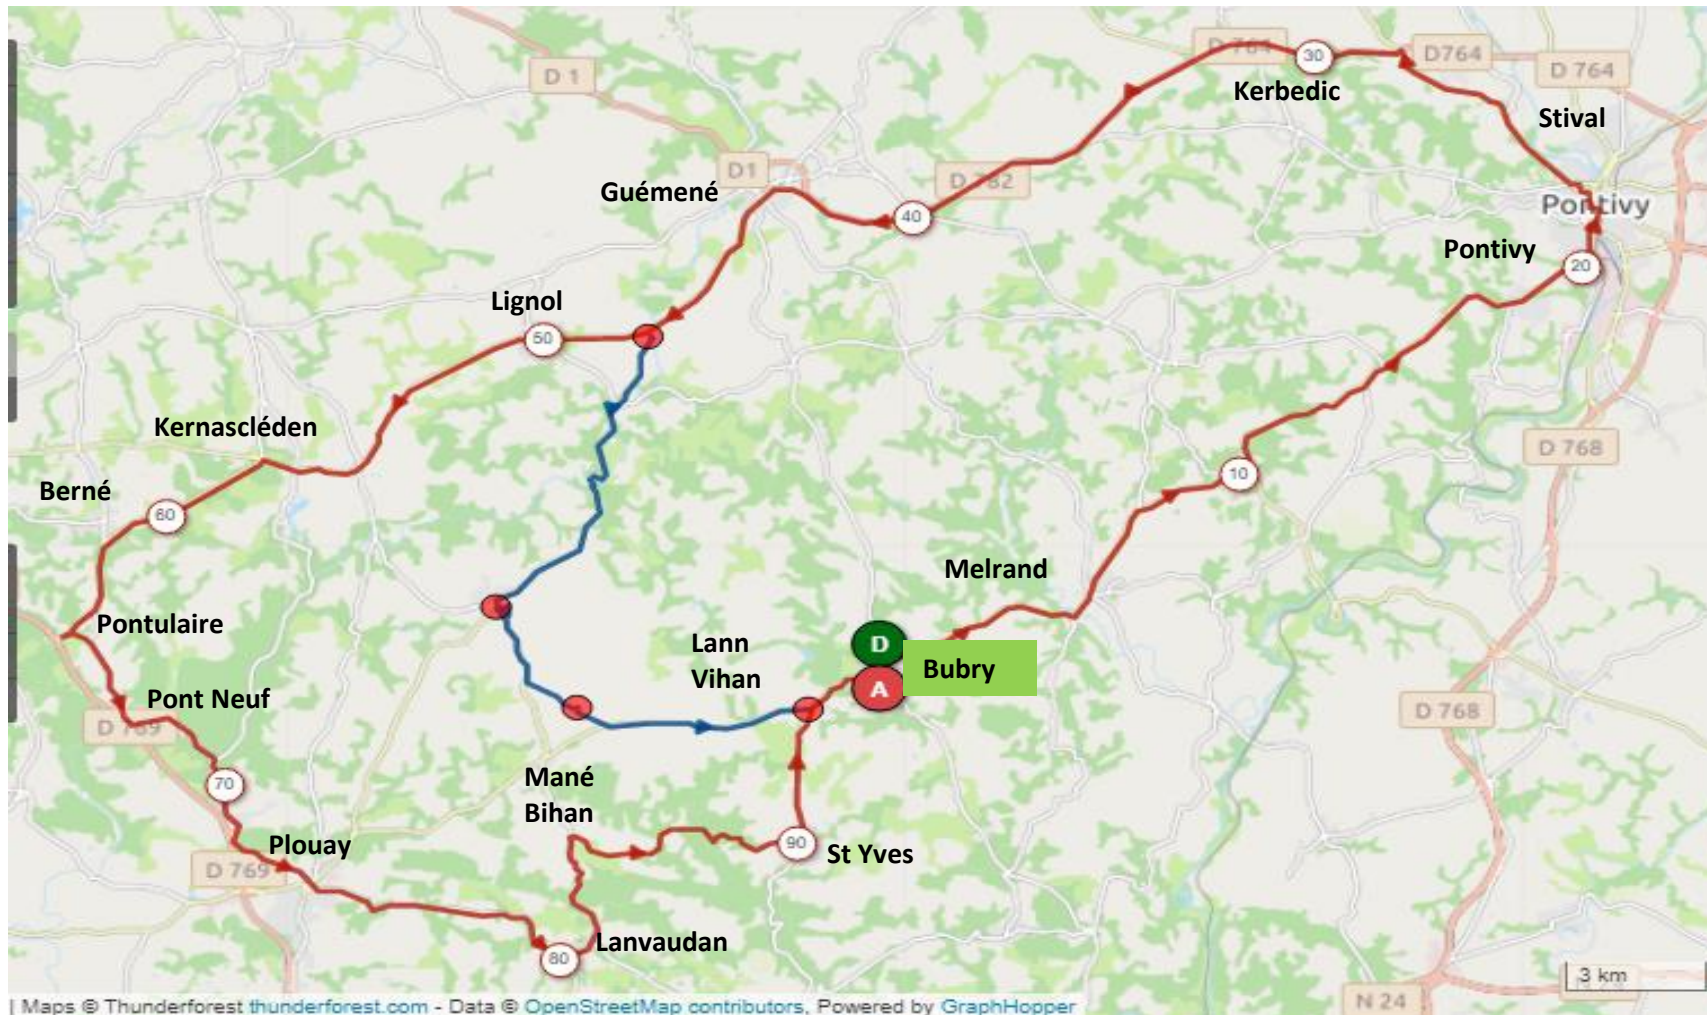

BUBRY CYCLO

Maps © Thunderforest thunderforest.com - Data © OpenStreetMap contributors, Powered by GraphHopper

Bubry
Melrand
Pontivy
Stival
Kerbedic
Guémené
Lignol
Kernascléden
Berné
Pontulaire
Pont Neuf
Plouay
Lanvaudan
Mané Bihan
St Yves
Lann Vihan
Bubry

D782 puis D18
Inguiniel
Locunel
Bubry

GC = 96 km
PC = 67 km

Déniv = 1085m

<https://www.openrunner.com/r/13320531>

28/06/2026 8h00