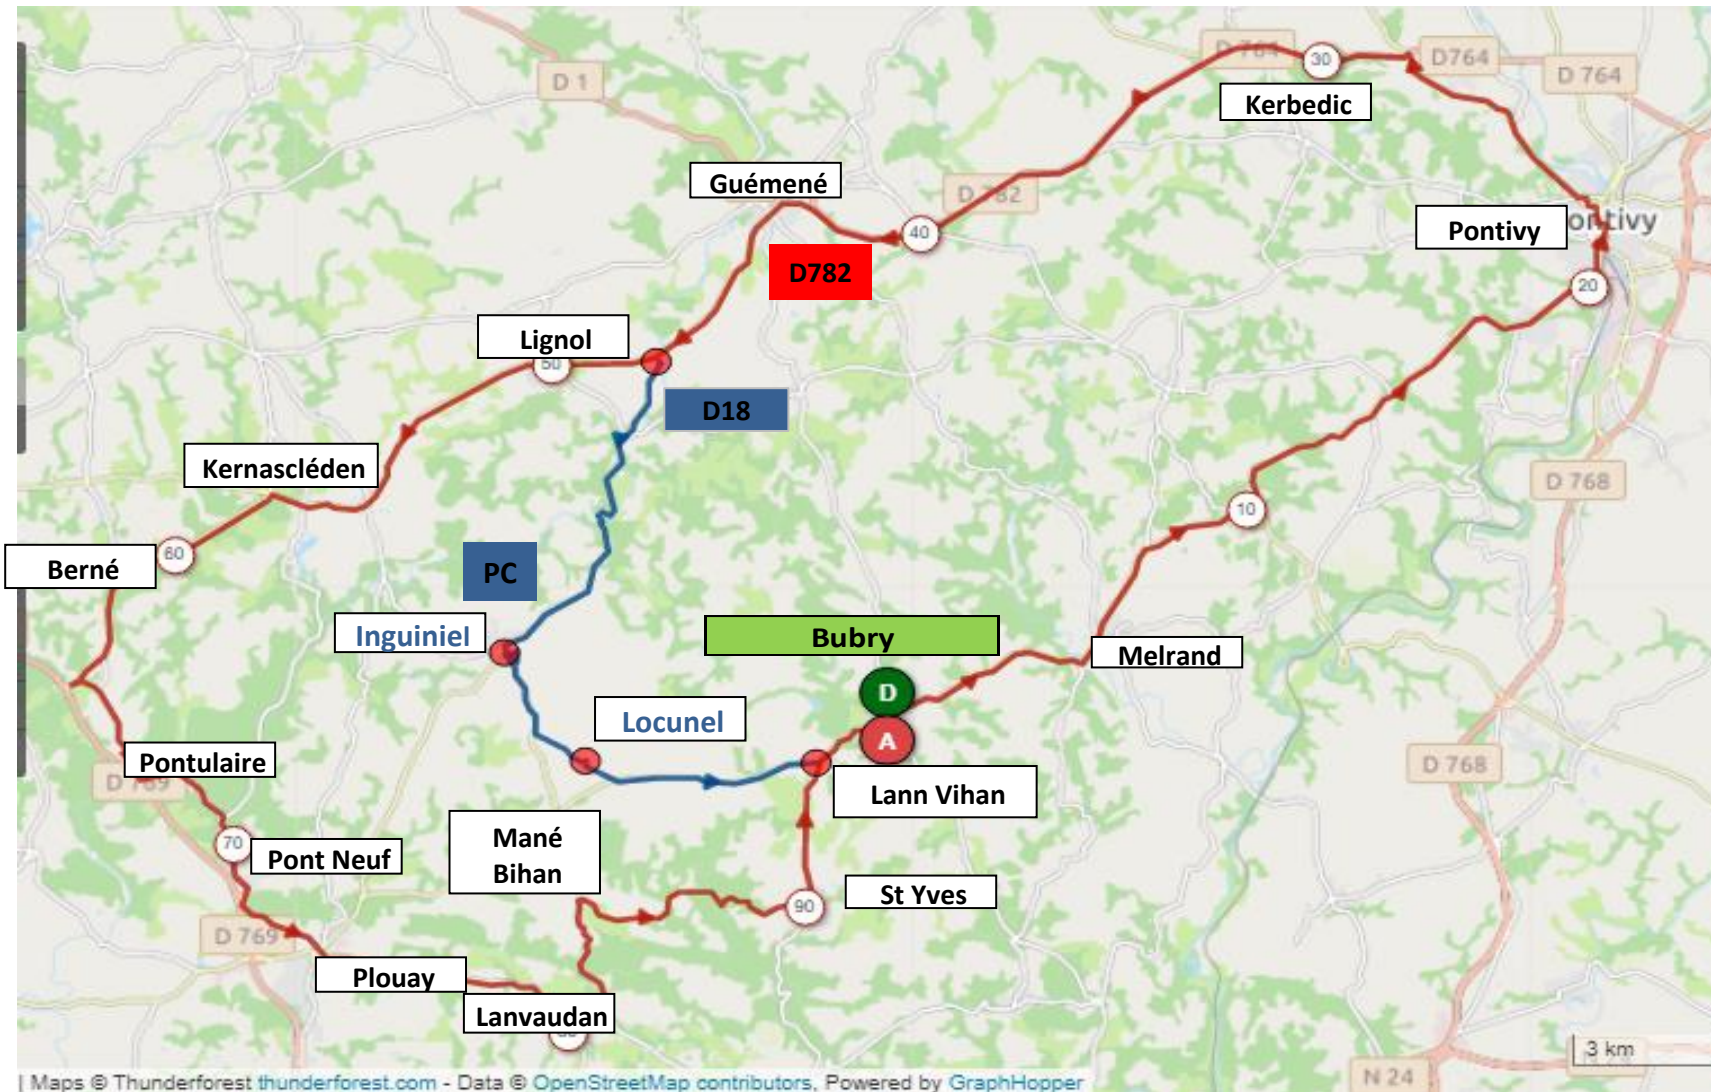

BUBRY CYCLO

Bubry
Melrand
Pontivy
Stival
Kerbedic
Guémené
Lignol
Kernascléden
Berné
Pontulaire
Pont Neuf
Plouay
Lanvaudan
Mané Bihan
St Yves
Lann Vihan
Bubry
D782 puis D18
Inguiniel
Locunel
Bubry
GC = 96 km
PC = 67 km
Déniv = 1085m

Maps © Thunderforest thunderforest.com - Data © OpenStreetMap contributors, Powered by GraphHopper

<https://www.openrunner.com/r/13320531>

96 km

1085 m

46 m

187 m