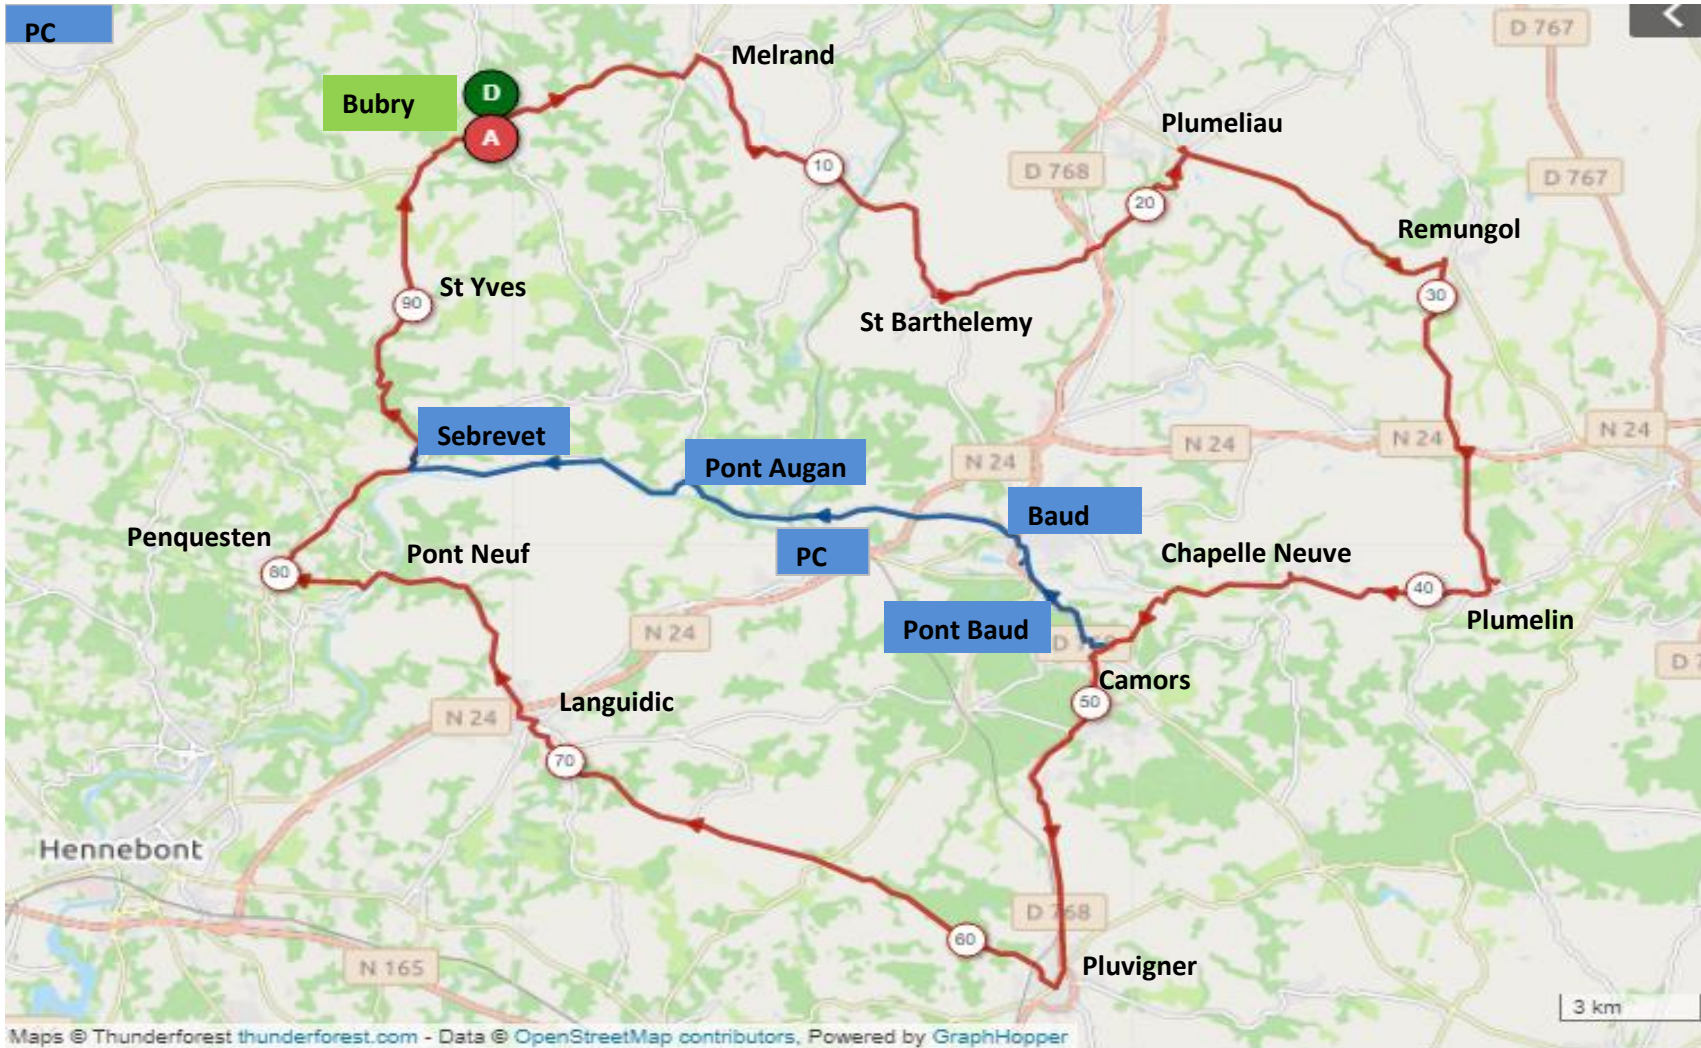

BUBRY CYCLO

Bubry
Melrand
St Barthelemy
Plumeliau
Remungol
Plumelin
Chapelle Neuve
Camors
Pluvigner
Languidic
Pont Neuf
Penquesten
St Yves
Bubry
PC
Pont Baud
Baud
Pont Augan
Sebrevet
Bubry
GC = 96 km
PC = 74 km

<https://www.openrunner.com/r/13646718>

05/06/2022 8h00

Déniv = 1100m