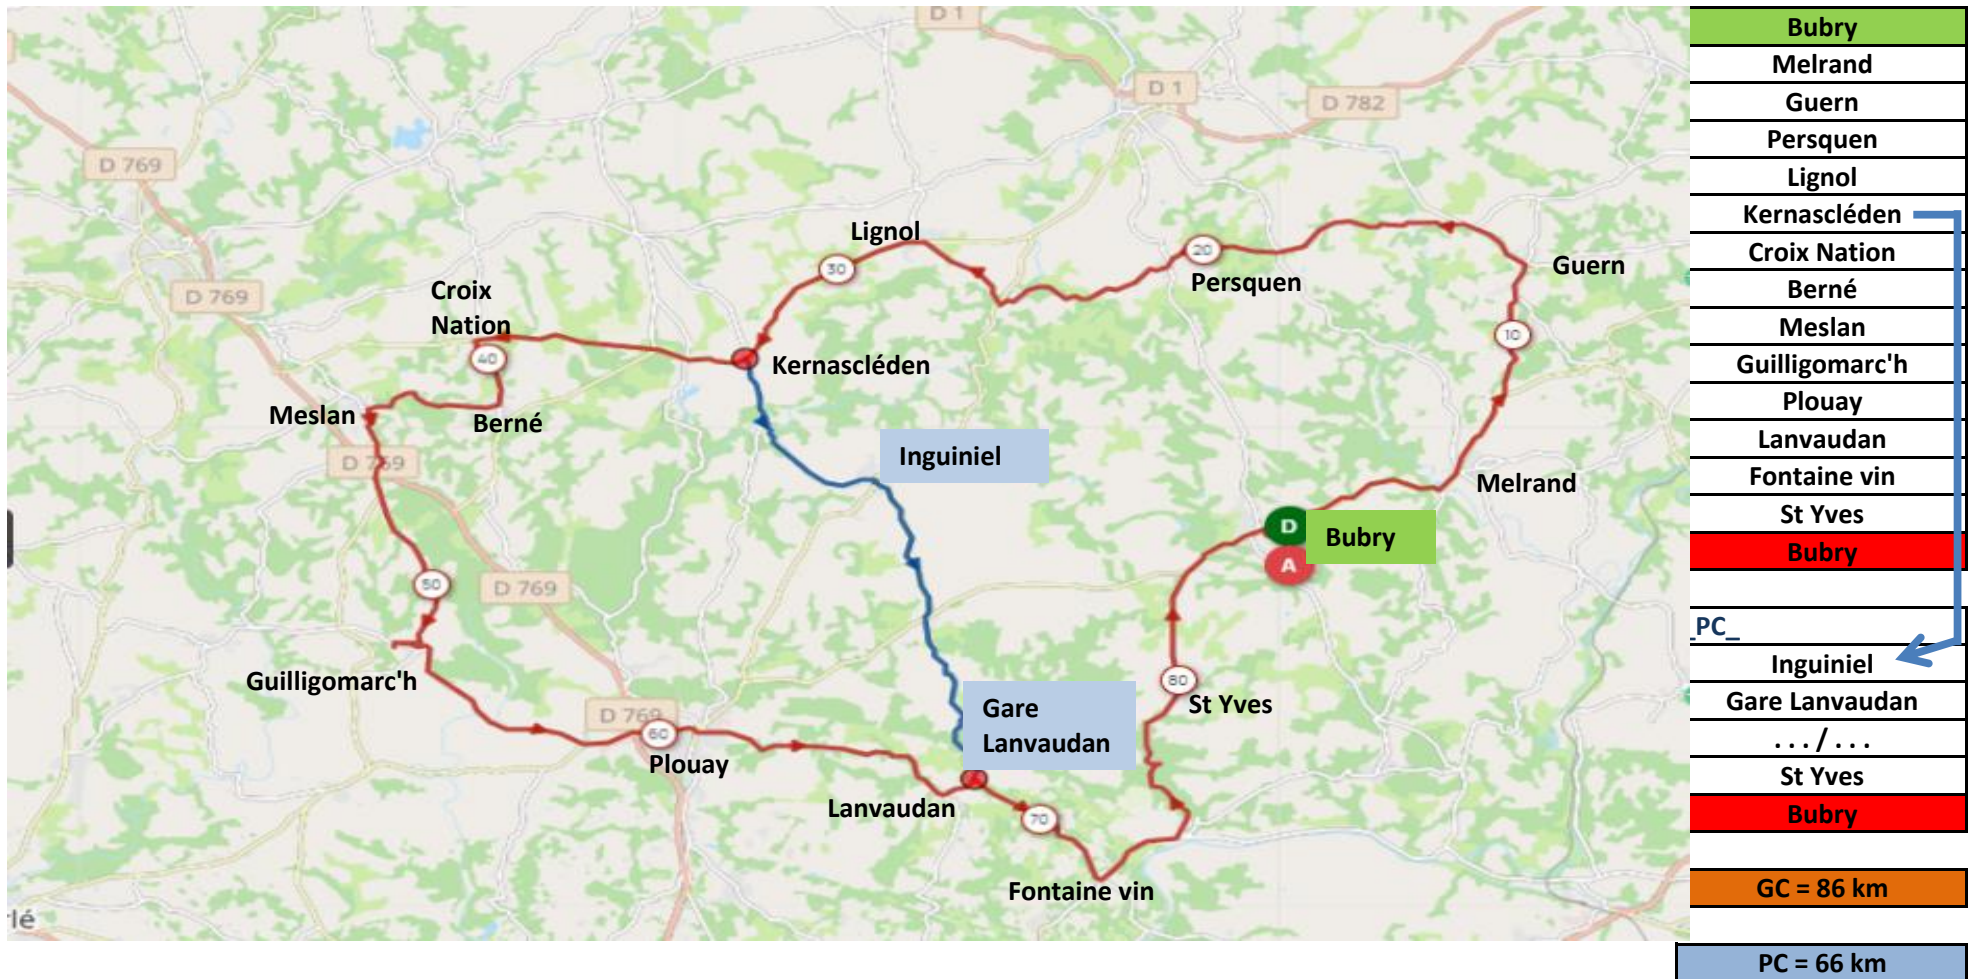

BUBRY CYCLO

<https://www.openrunner.com/r/15613791>

02/10/2022 8h30

Déniv = 965m