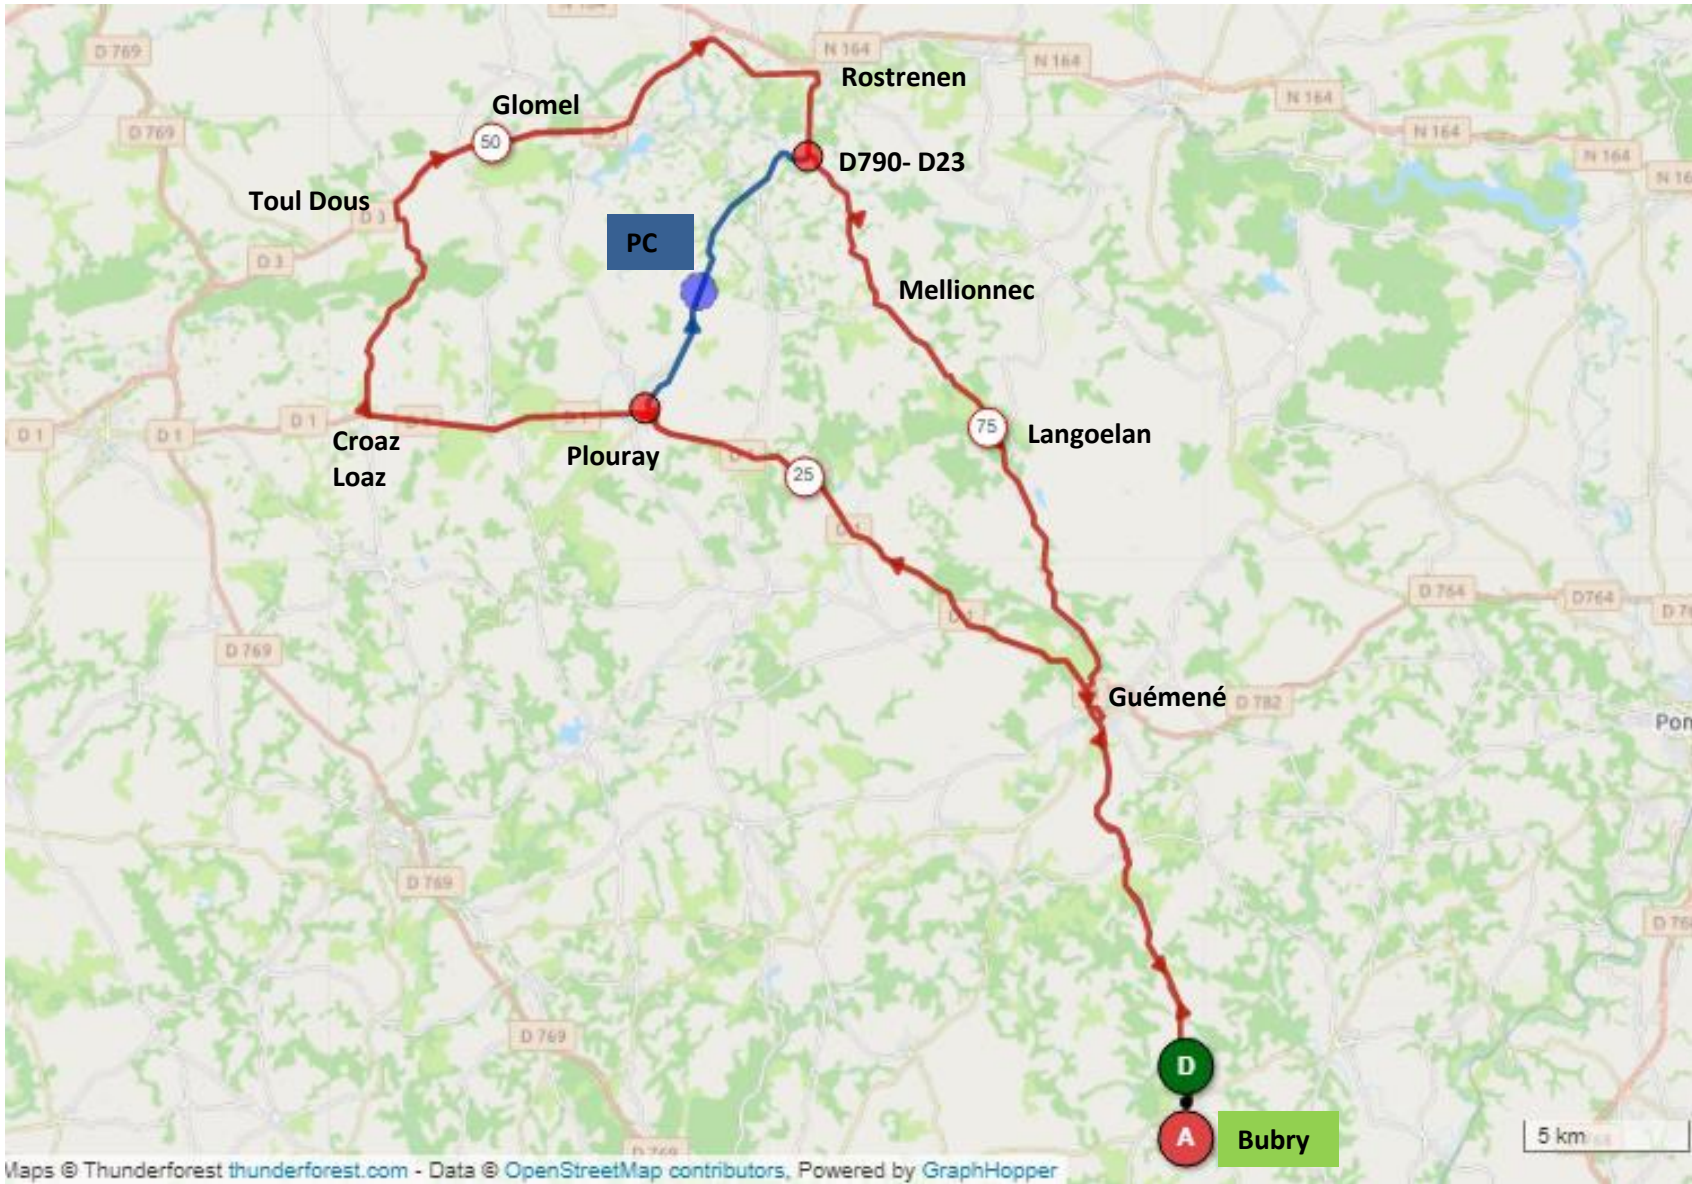

BUBRY CYCLO

Bubry
Guéméné
Plouray
Croaz Loaz
Toul Dous
Glomel
Rostrenen
Mellionnec
Langoelan
Guéméné
Bubry
PC
PC
Plouray
D790- D23
Mellionnec
Langoelan
Guéméné
Bubry

GC = 98 km

PC = 77 km

Déniv = 880m

<https://www.openrunner.com/r/13381649>