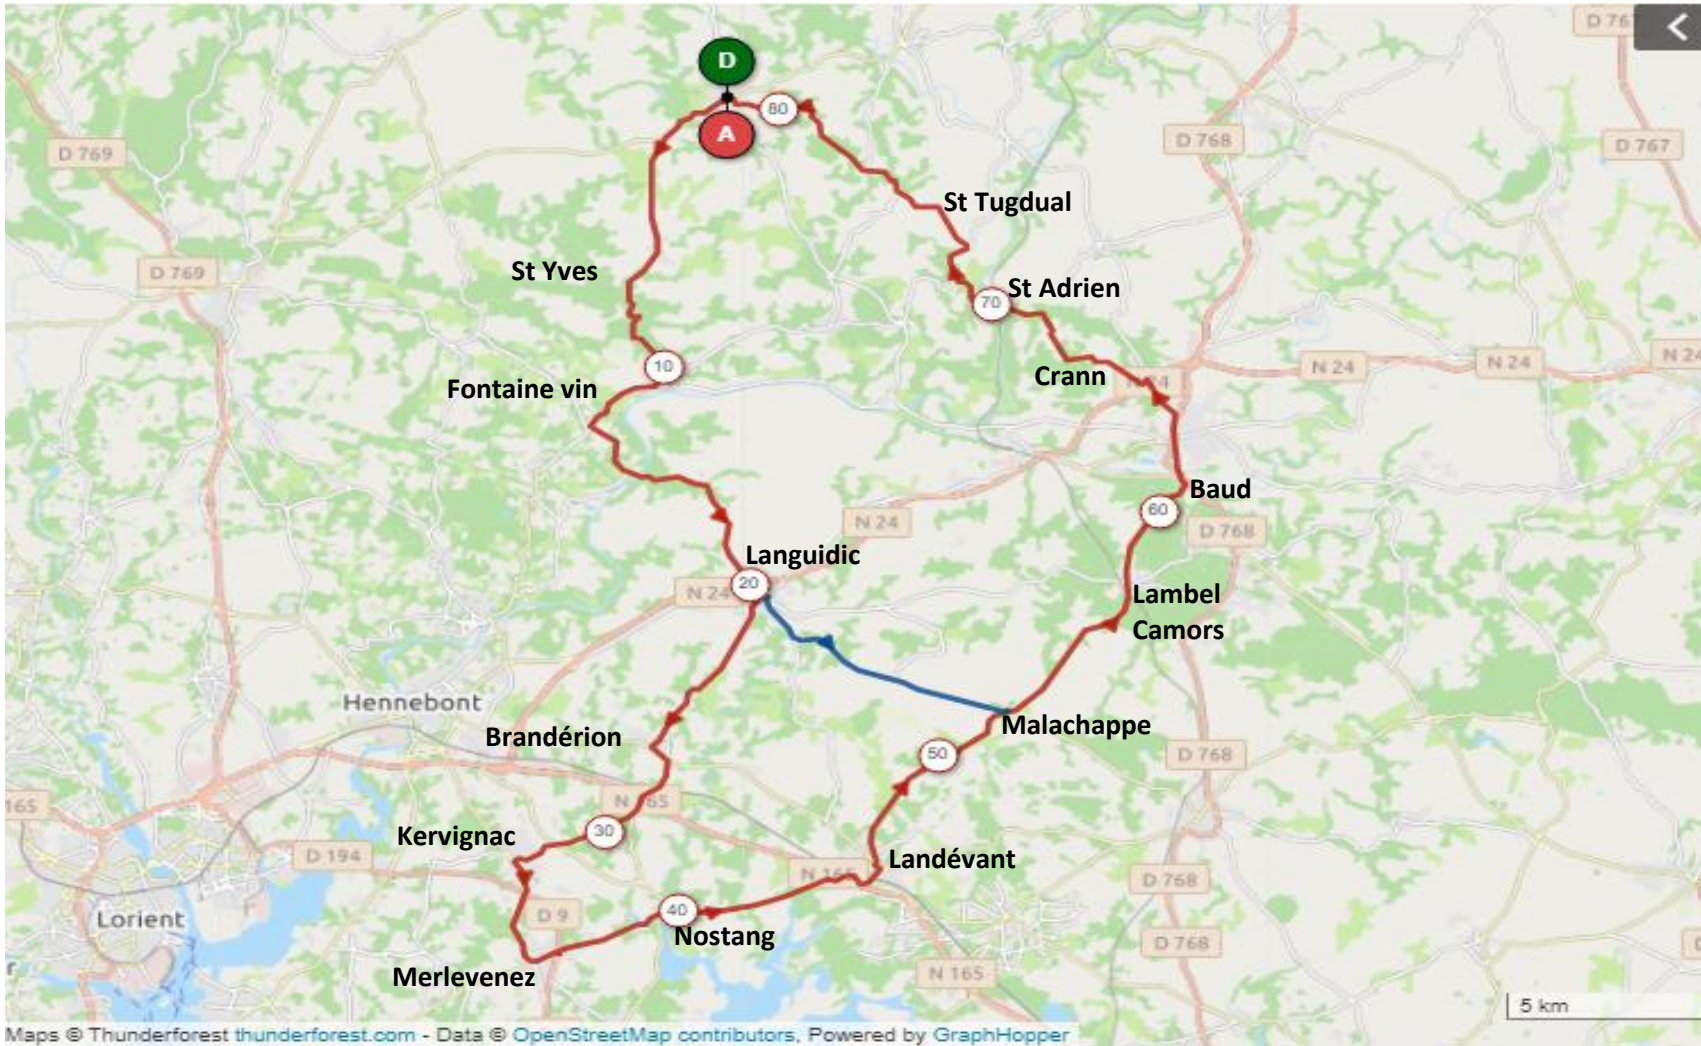

# BUBRY CYCLO

<https://www.openrunner.com/r/13756956>

Bubry
Fontaine vin
Languidic
Brandérion
Kervignac
Merlevenez
Nostang
Landévant
Malachappe
Lambel Camors
Baud
Crann
St Adrien
St Tugdual
<b>Bubry</b>
PC
Malachappe
Lambel Camors
Baud
Crann
St Adrien
St Tugdual
<b>Bubry</b>
GC = 82 km
PC = 59 km
Déniv = 940m