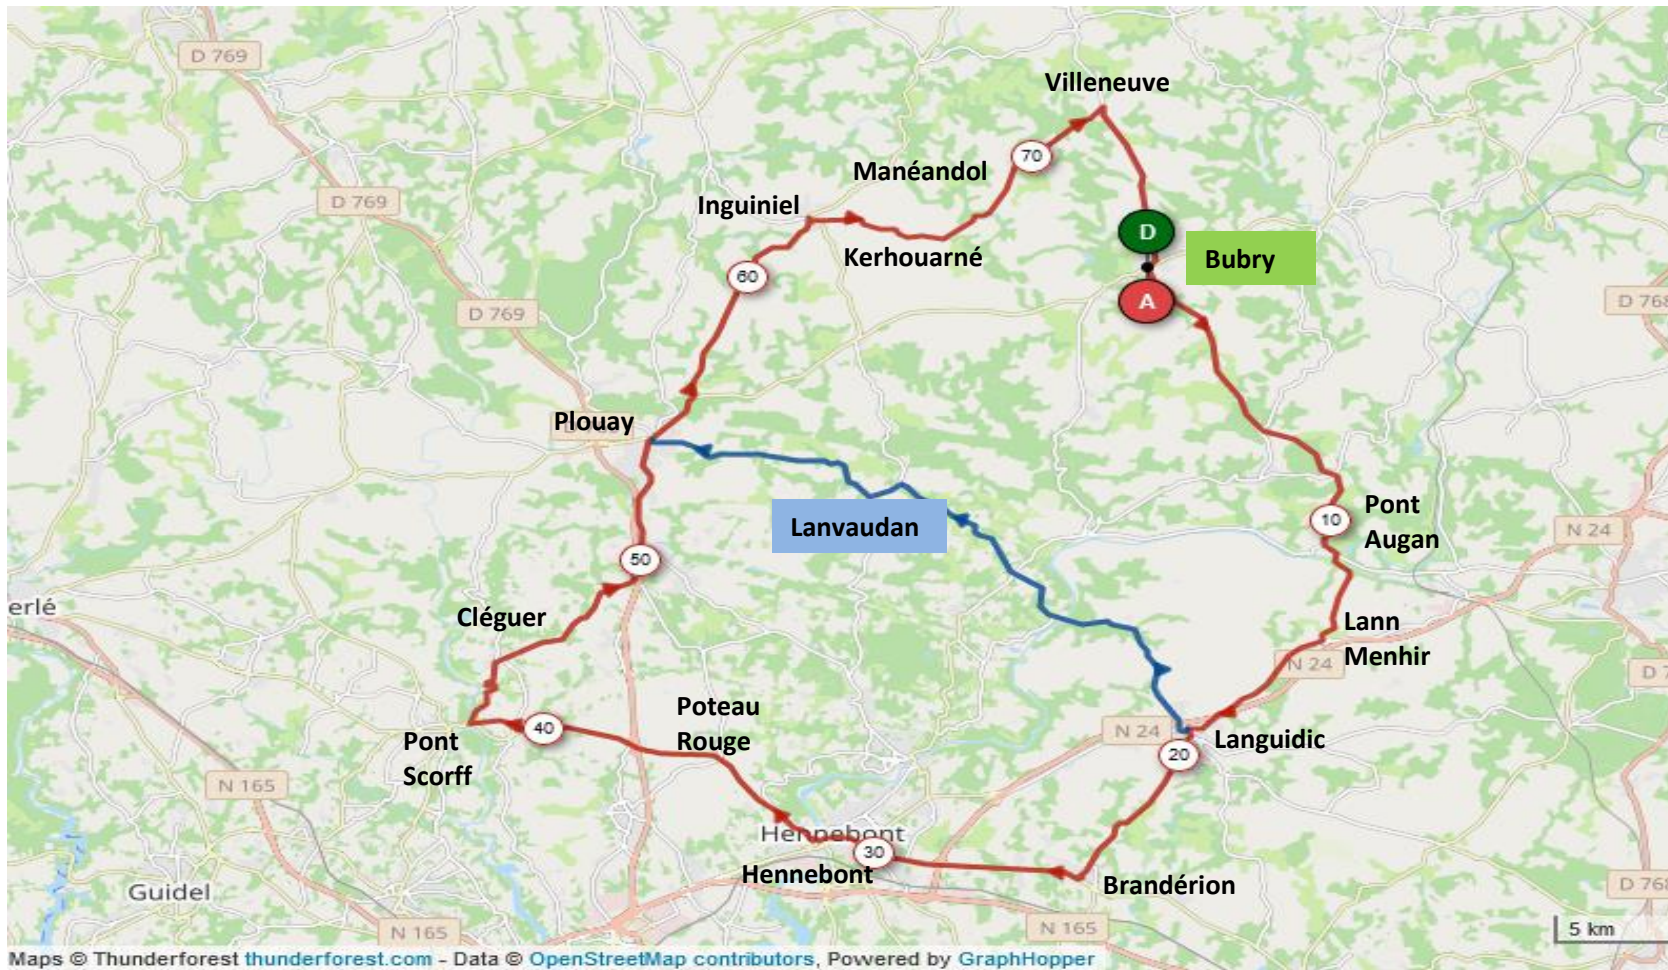

# BUBRY CYCLO

Maps © Thunderforest [thunderforest.com](https://www.thunderforest.com) - Data © [OpenStreetMap](https://www.openstreetmap.org) contributors, Powered by [GraphHopper](https://www.graphhopper.com)

Bubry
Pont Augan
Lann Menhir
Languidic
Brandérion
Hennebont
Poteau Rouge
Pont Scorff
Cléguer
Plouay
Inguiniel
Kerhouarné
Manéandol
Villeneuve
Bubry
PC
Lanvaudan
Plouay
Inguiniel
Kerhouarné
Manéandol
Villeneuve
Bubry
GC = 78 km
PC = 60 km
Déniv = 870m

<https://www.openrunner.com/r/14442075>

27/03/2022	8h30
Changement d'Heure	
Rando Brandérion	