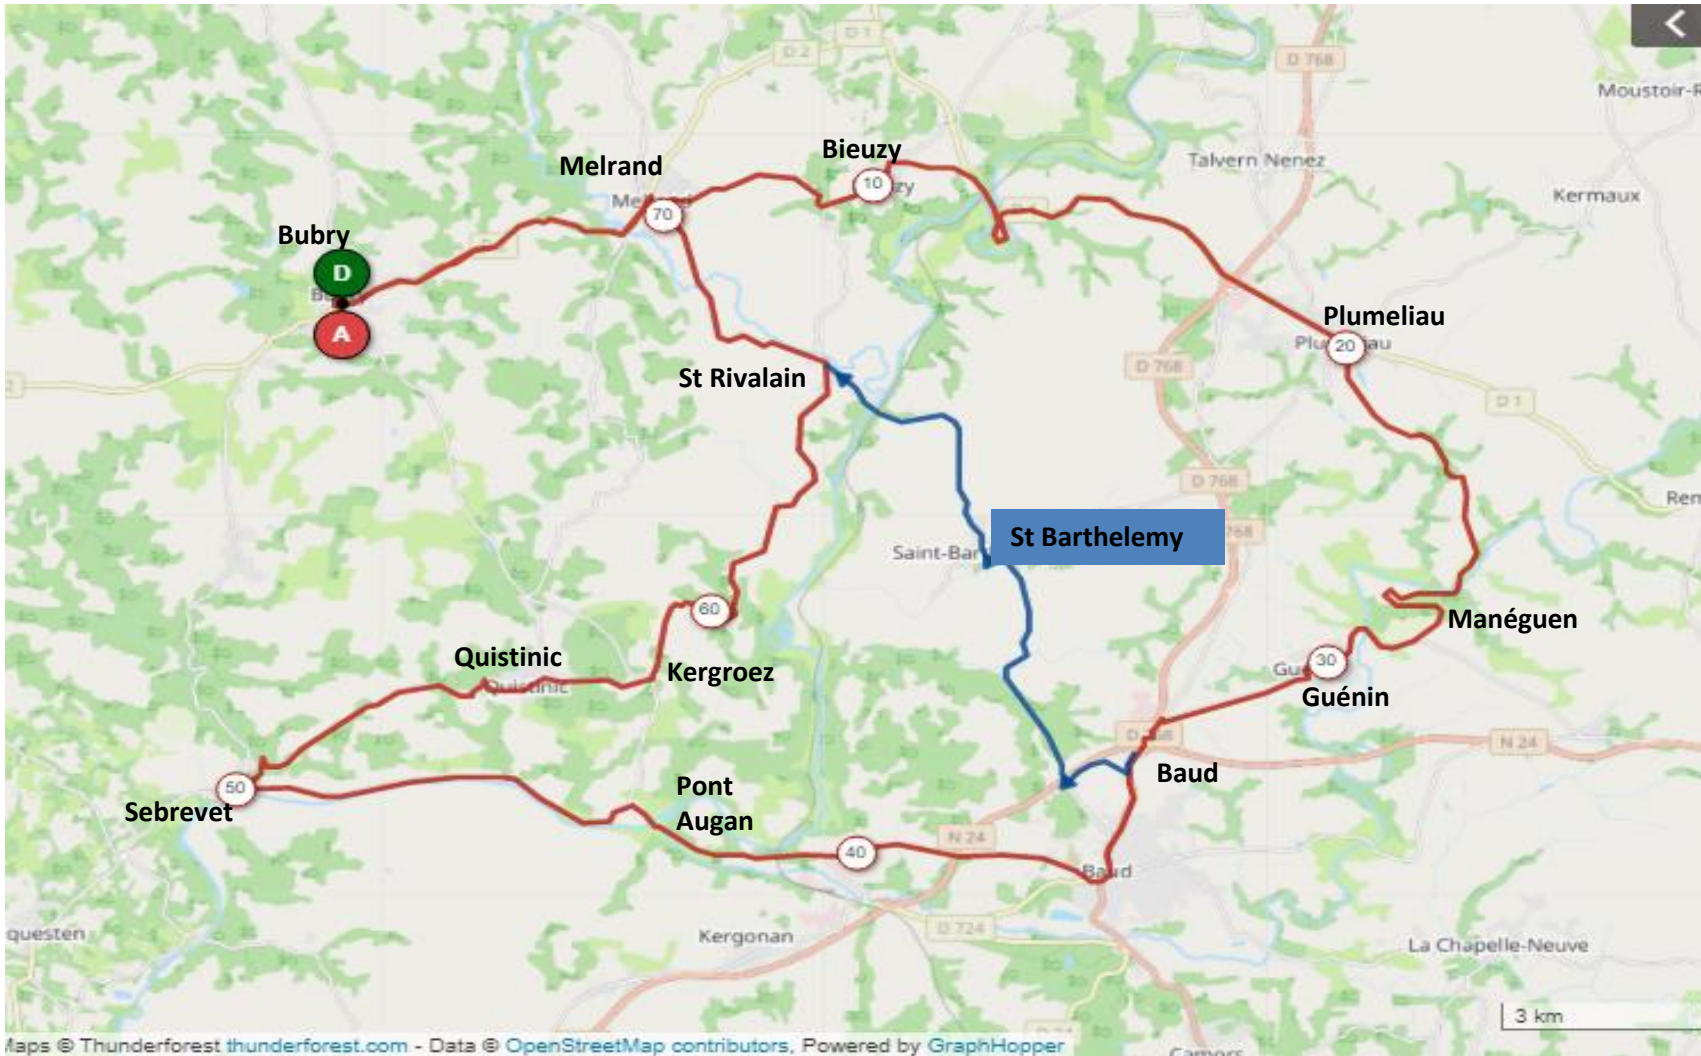

BUBRY CYCLO

Maps © Thunderforest thunderforest.com - Data © OpenStreetMap contributors, Powered by GraphHopper

<https://www.openrunner.com/r/13784818>

Bubry
Melrand
Bieuzy
Plumeliau
Manéguen
Guénin
Baud
Pont Augan
Sebrevet
Quistinic
Kergroez
St Rivalain
Melrand
Bubry

PC
St Barthelemy
St Rivalain
Melrand
Bubry

GC = 75 km

PC = 55 km

Déniv = 910m
