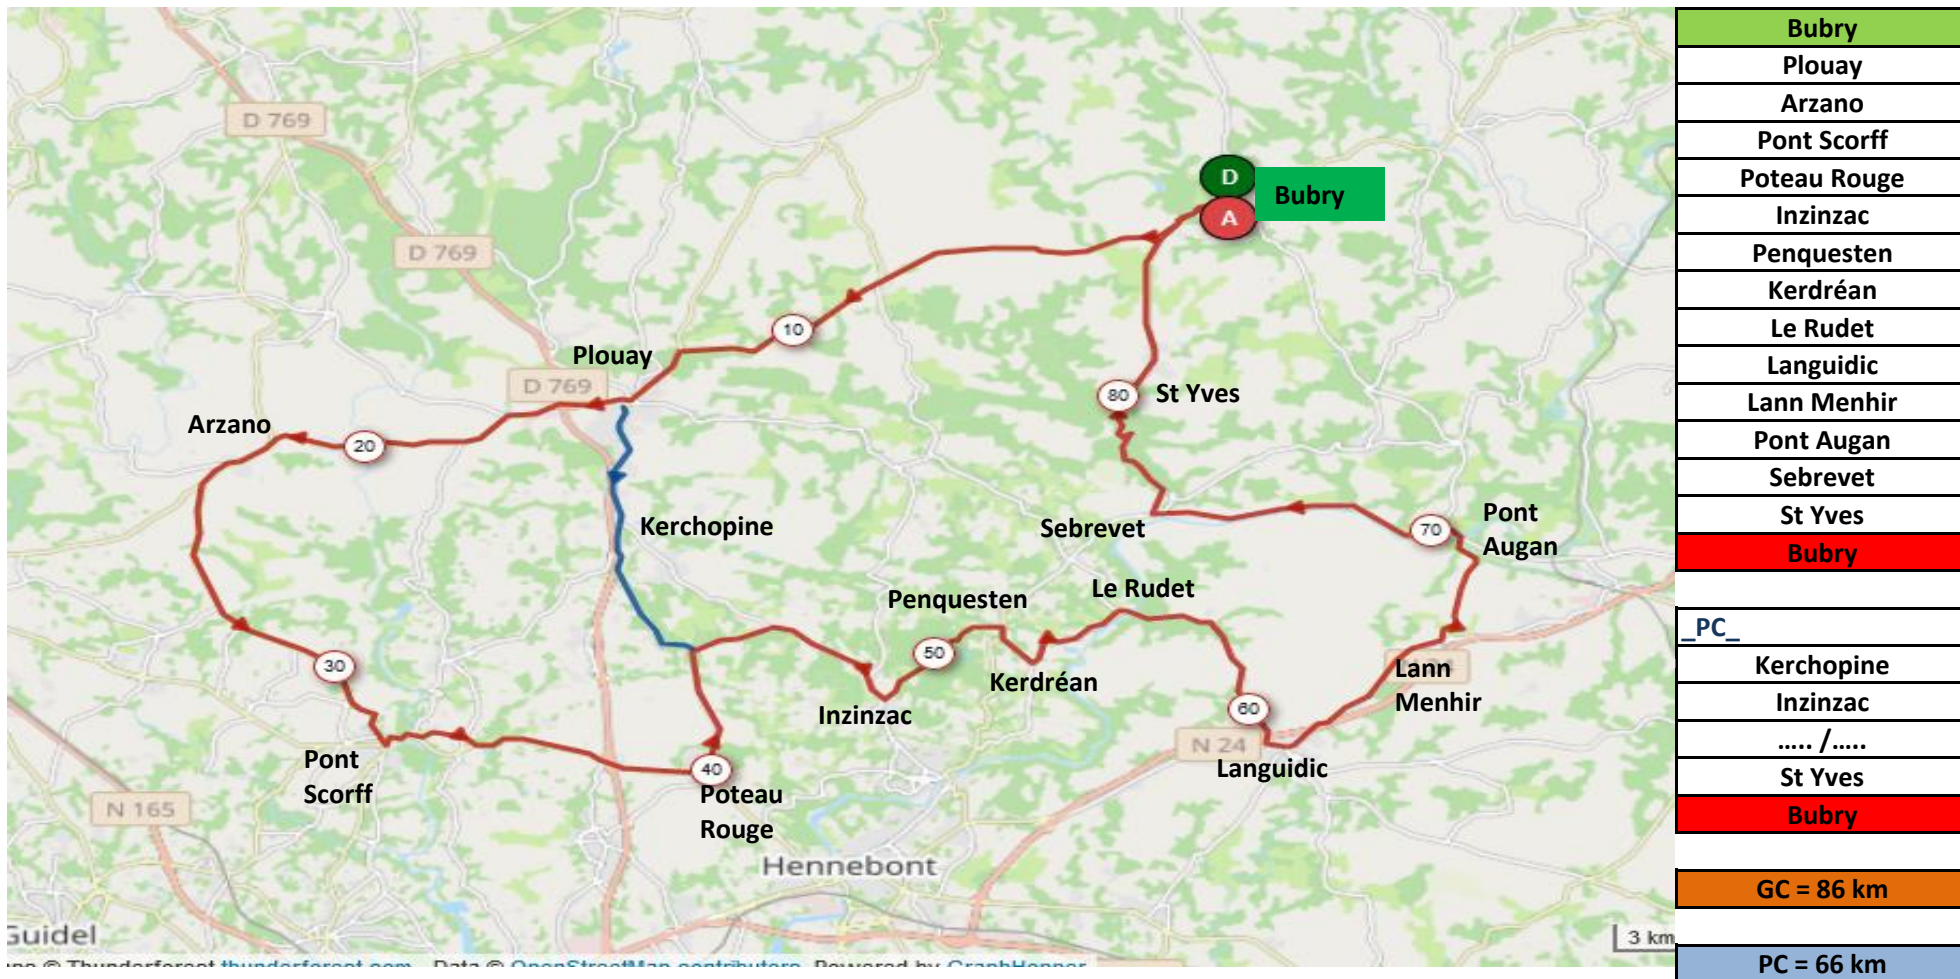

BUBRY CYCLO

<https://www.openrunner.com/r/14645179>

28/04/2024 8h15

Déniv = 836m