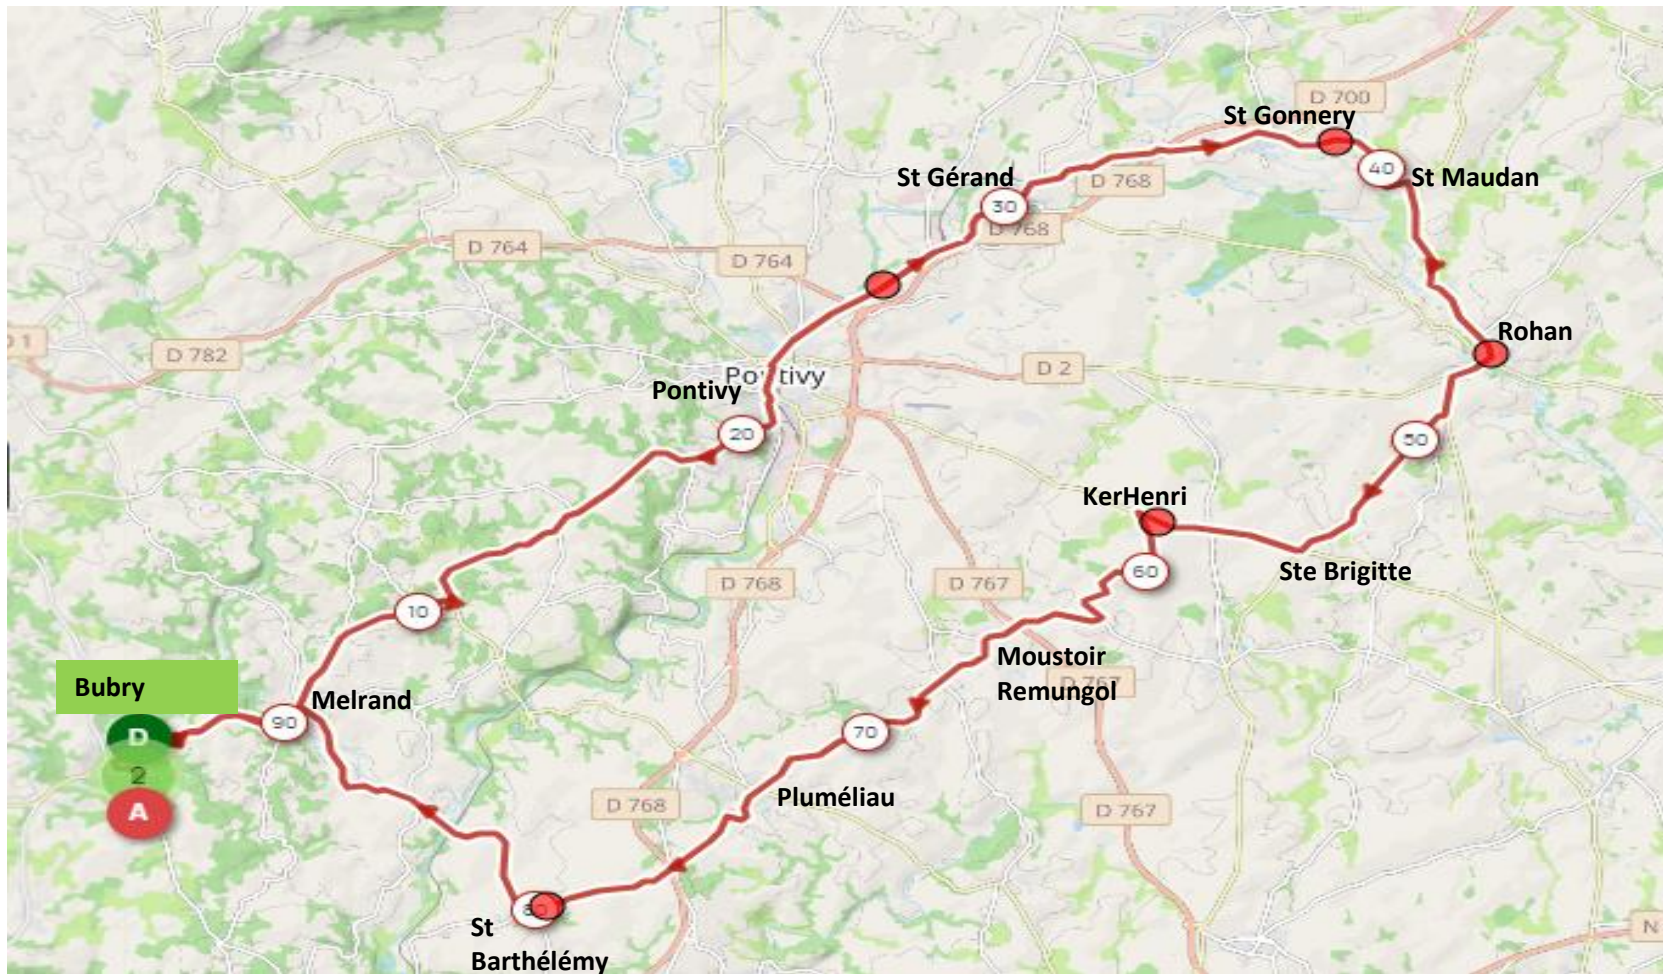

# BUBRY CYCLO

Bubry
Melrand
Pontivy
St Gérard
St Gonnery
St Maudan
Rohan
Ste Brigitte
KerHenri
Moustoir Remungol
Pluméliau
St Barthélémy
Melrand
Bubry

GC = 96 km

Déniv = 1100 m

<https://www.openrunner.com/route-details/19612176>

11/08/2024 8h00

# BUBRY CYCLO

D

A